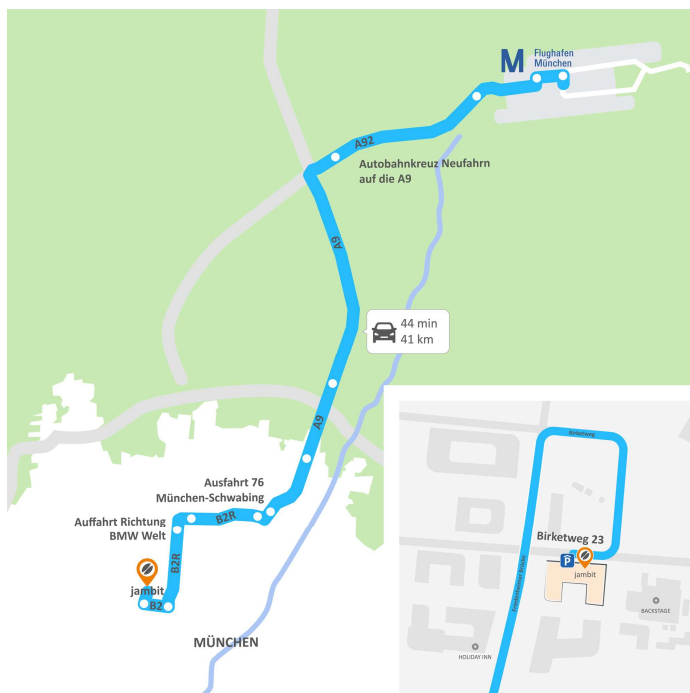

DIRECTIONS jambit MUNICH FRIEDENHEIMER BRÜCKE 20 | 80639 MUNICH

BY CAR

Please enter *Birketweg 21* as jambit's address in your navigation system, as the entrance to the underground car park is located there. The car park is only a few minutes in walking distance to the main entrance *Friedenheimer Brücke*.

If you wish to reserve a parking space, please contact us directly in advance.

Leaving the airport, take **Zentralallee/St2584** heading west until the **autobahn** slip road towards **Stuttgart/Munich/Messe/ICM**. Turn onto the **autobahn A92**. As you approach the **Autobahnkreuz Neufahrn** after around 7 km, turn onto the **autobahn A9** in the direction of **A9/Salzburg/Munich**. To leave A9, take the exit no. **76-München-Schwabing** and follow the signs for **M.-Schwabing/A95/München/Garmisch-P./Mittl.Ring**. Then use the **left** lane to drive along **Schenkendorfstraße/B2R**. Follow B2R for about 3.5 km and use one of the 2 **right** lanes to take the slip road **towards BMW Welt**. Follow **B2R** for another 3 km. Continue to use one of the 2 **right** lanes to take the slip road **B2 towards Augsburg/Landsberg**. Then turn **right** directly onto **Landsberger Str./B2**. After about 1 km turn **right** again to drive onto **Friedenheimer Brücke**. jambit is located on the right side.

Our **underground car park entrance** is located on the **right-hand** side next to *Birketweg 23*. Please ring the bell and then drive down to **2. UG** (2nd underground level) to jambit's reserved signposted parking spots. After a quick walk to the staircase for **Friedenheimer Brücke 20 (blue column)**, please ring the bell again and finally take the elevator to the **6th floor**. We will welcome you in our reception area.

From **Munich airport**, take the **S-Bahn S8** in the direction of **Herrsching** or the **S1** in the direction of **Neufahrn**. Travel about 45 minutes and get off at the station "**Hirschgarten**".